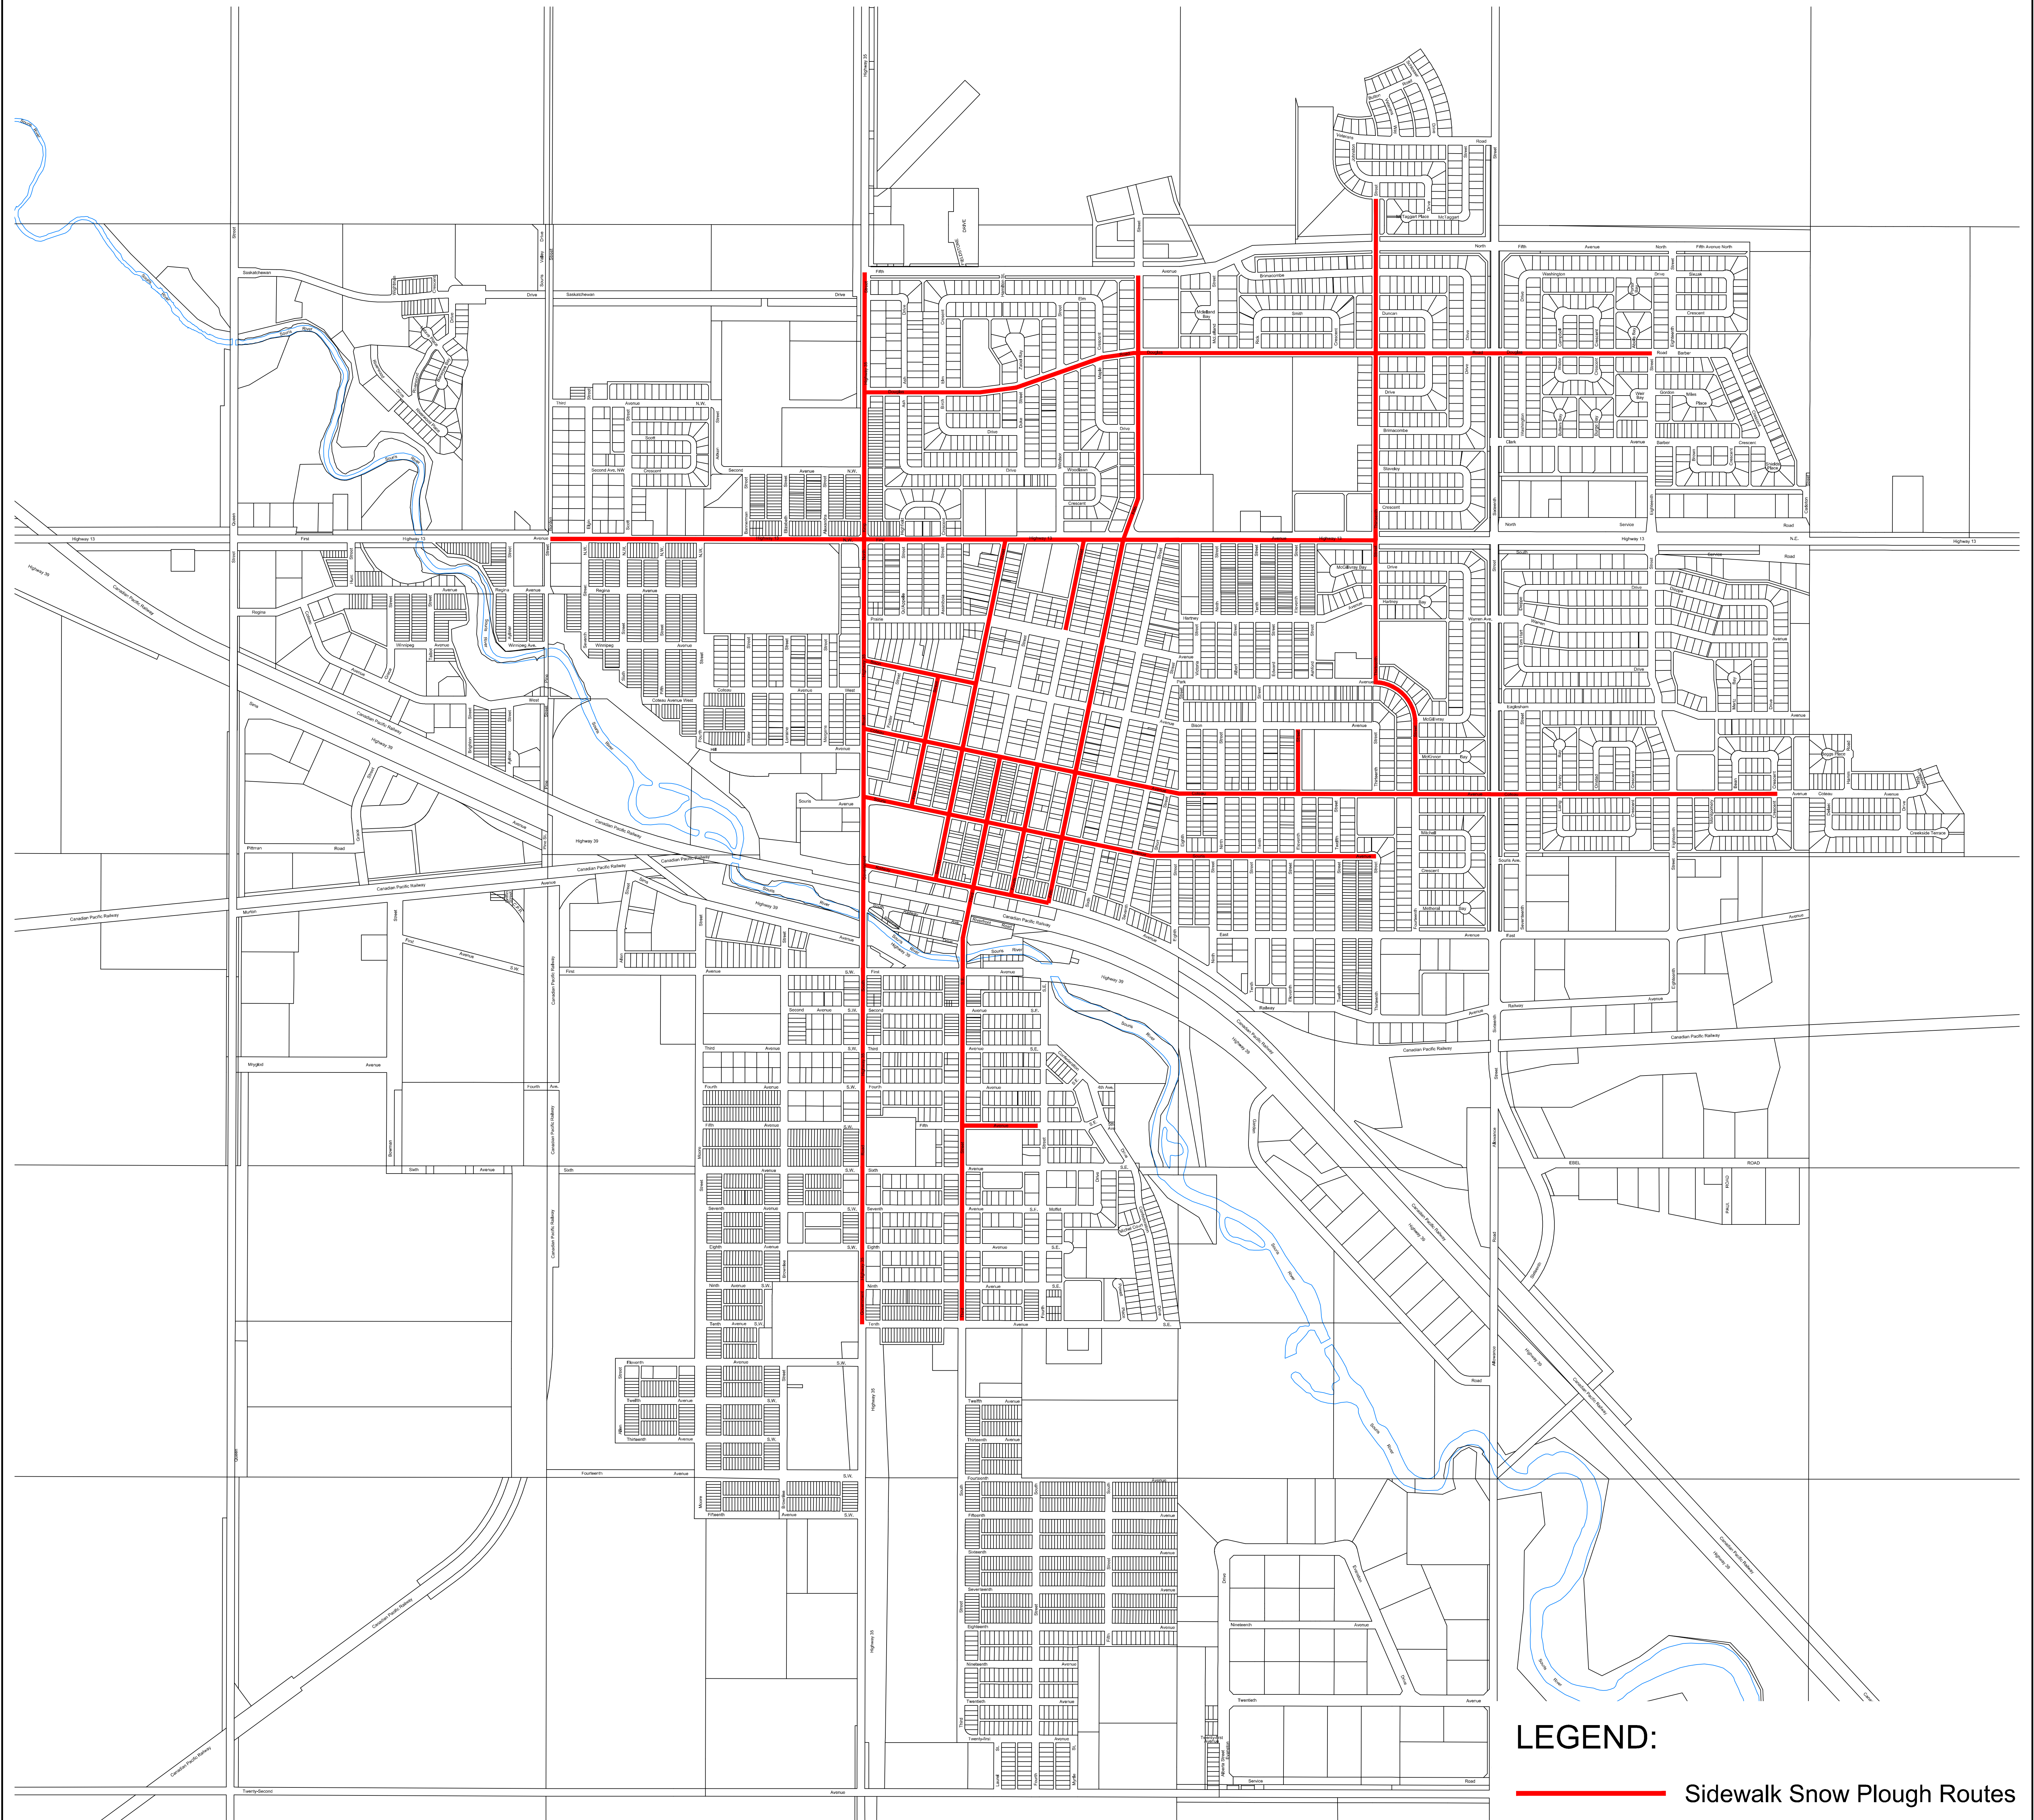

# WEYBURN SIDEWALK SNOW PLOUGH ROUTES

Scale 1:6000

## LEGEND:

 Sidewalk Snow Plough Routes