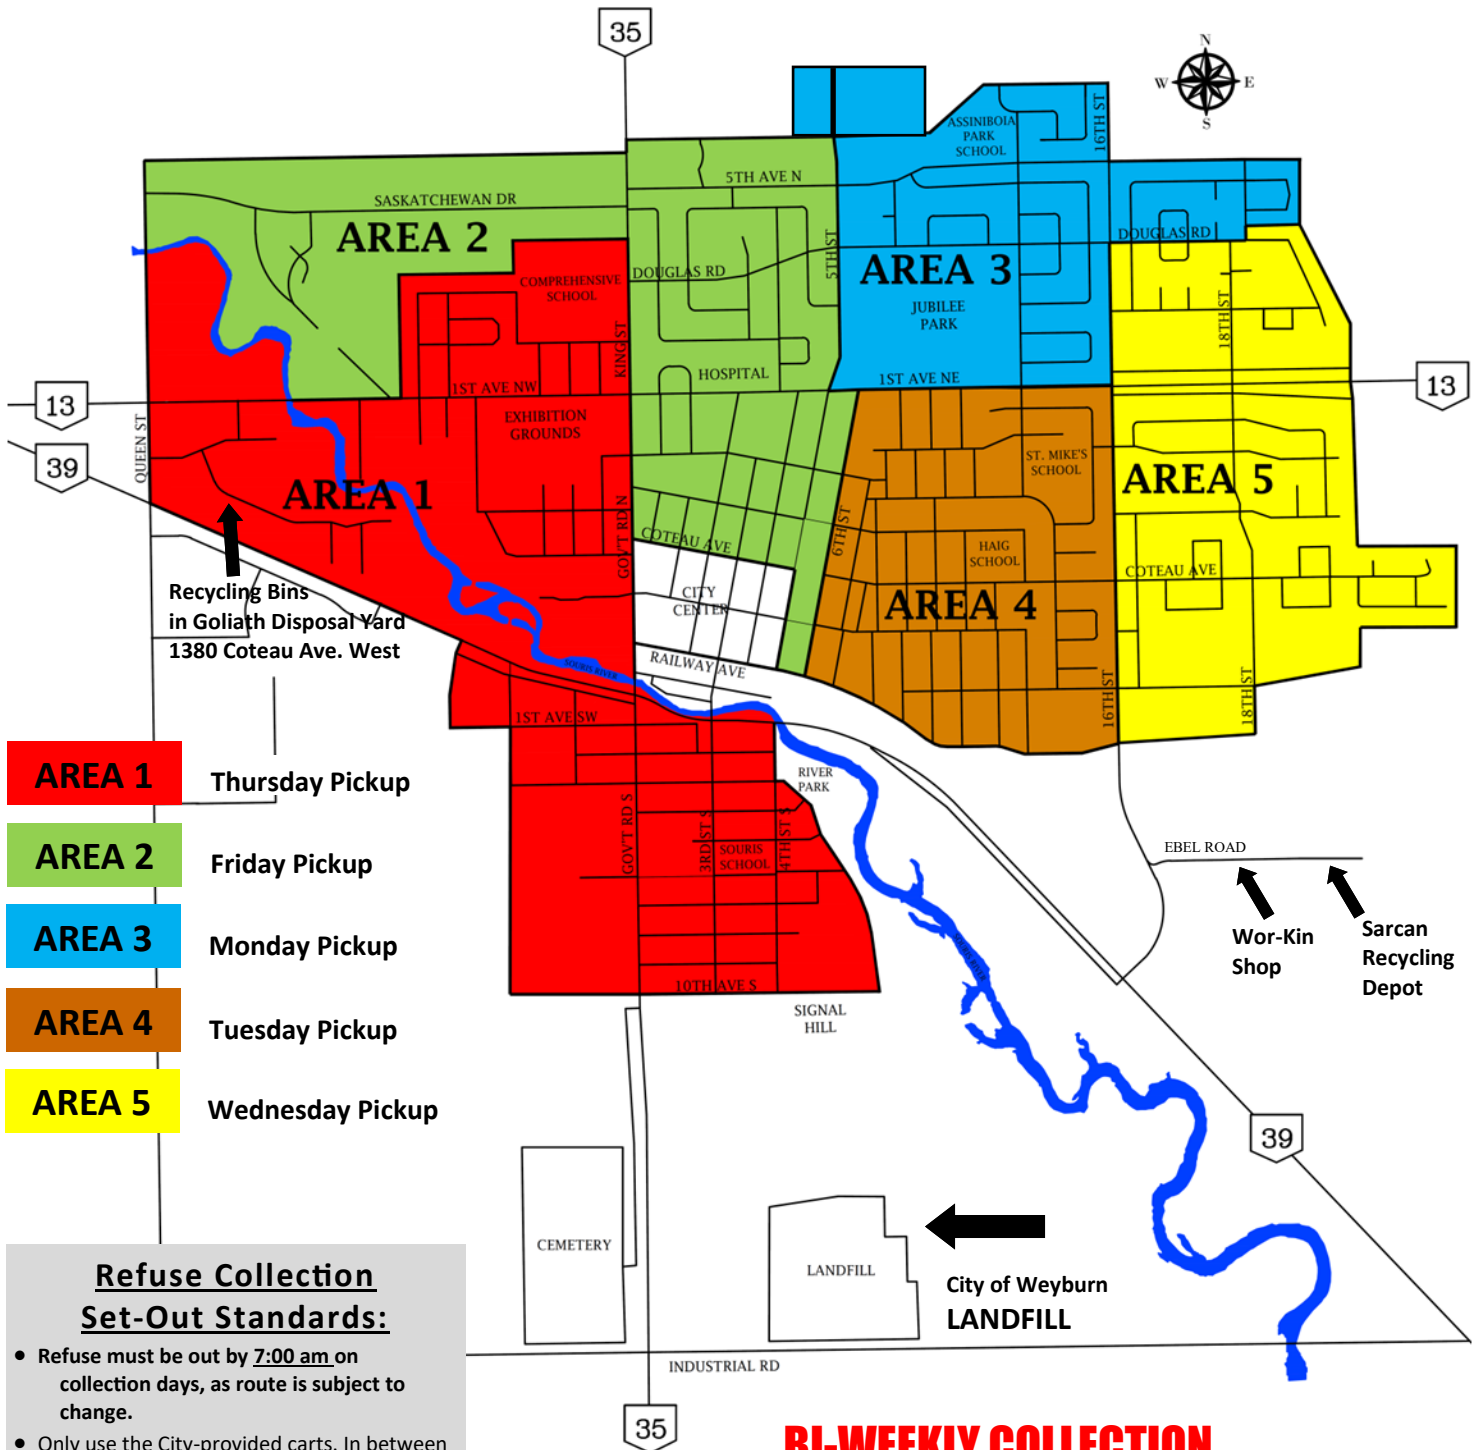

2023

RESIDENTIAL REFUSE COLLECTION CALENDAR

- AREA 1** Thursday Pickup
- AREA 2** Friday Pickup
- AREA 3** Monday Pickup
- AREA 4** Tuesday Pickup
- AREA 5** Wednesday Pickup

Refuse Collection Set-Out Standards:

- Refuse must be out by **7:00 am** on collection days, as route is subject to change.
- Only use the City-provided carts. In between pick-up days, please store your cart on your own property, in a secure area.
- On pick-up days, the cart must be placed on the street with the wheels near the curb.
- Additional calendars may be picked up at City Hall, the Public Works Building or printed from our website: www.weyburn.ca
- For further information, contact the Public Works Department at **306-848-3290**.
- For curb-side recycling information, call Goliath Disposal at **306-848-1008**.

BI-WEEKLY COLLECTION
January 3 to March 24 and November 27 to December 29
(Weekly collection returns through the Christmas period)

WEEKLY COLLECTION
March 27 to December 1

PLEASE READ THE CALENDAR CAREFULLY, AS SOME PICKUP DAYS WILL CHANGE AFTER A HOLIDAY.