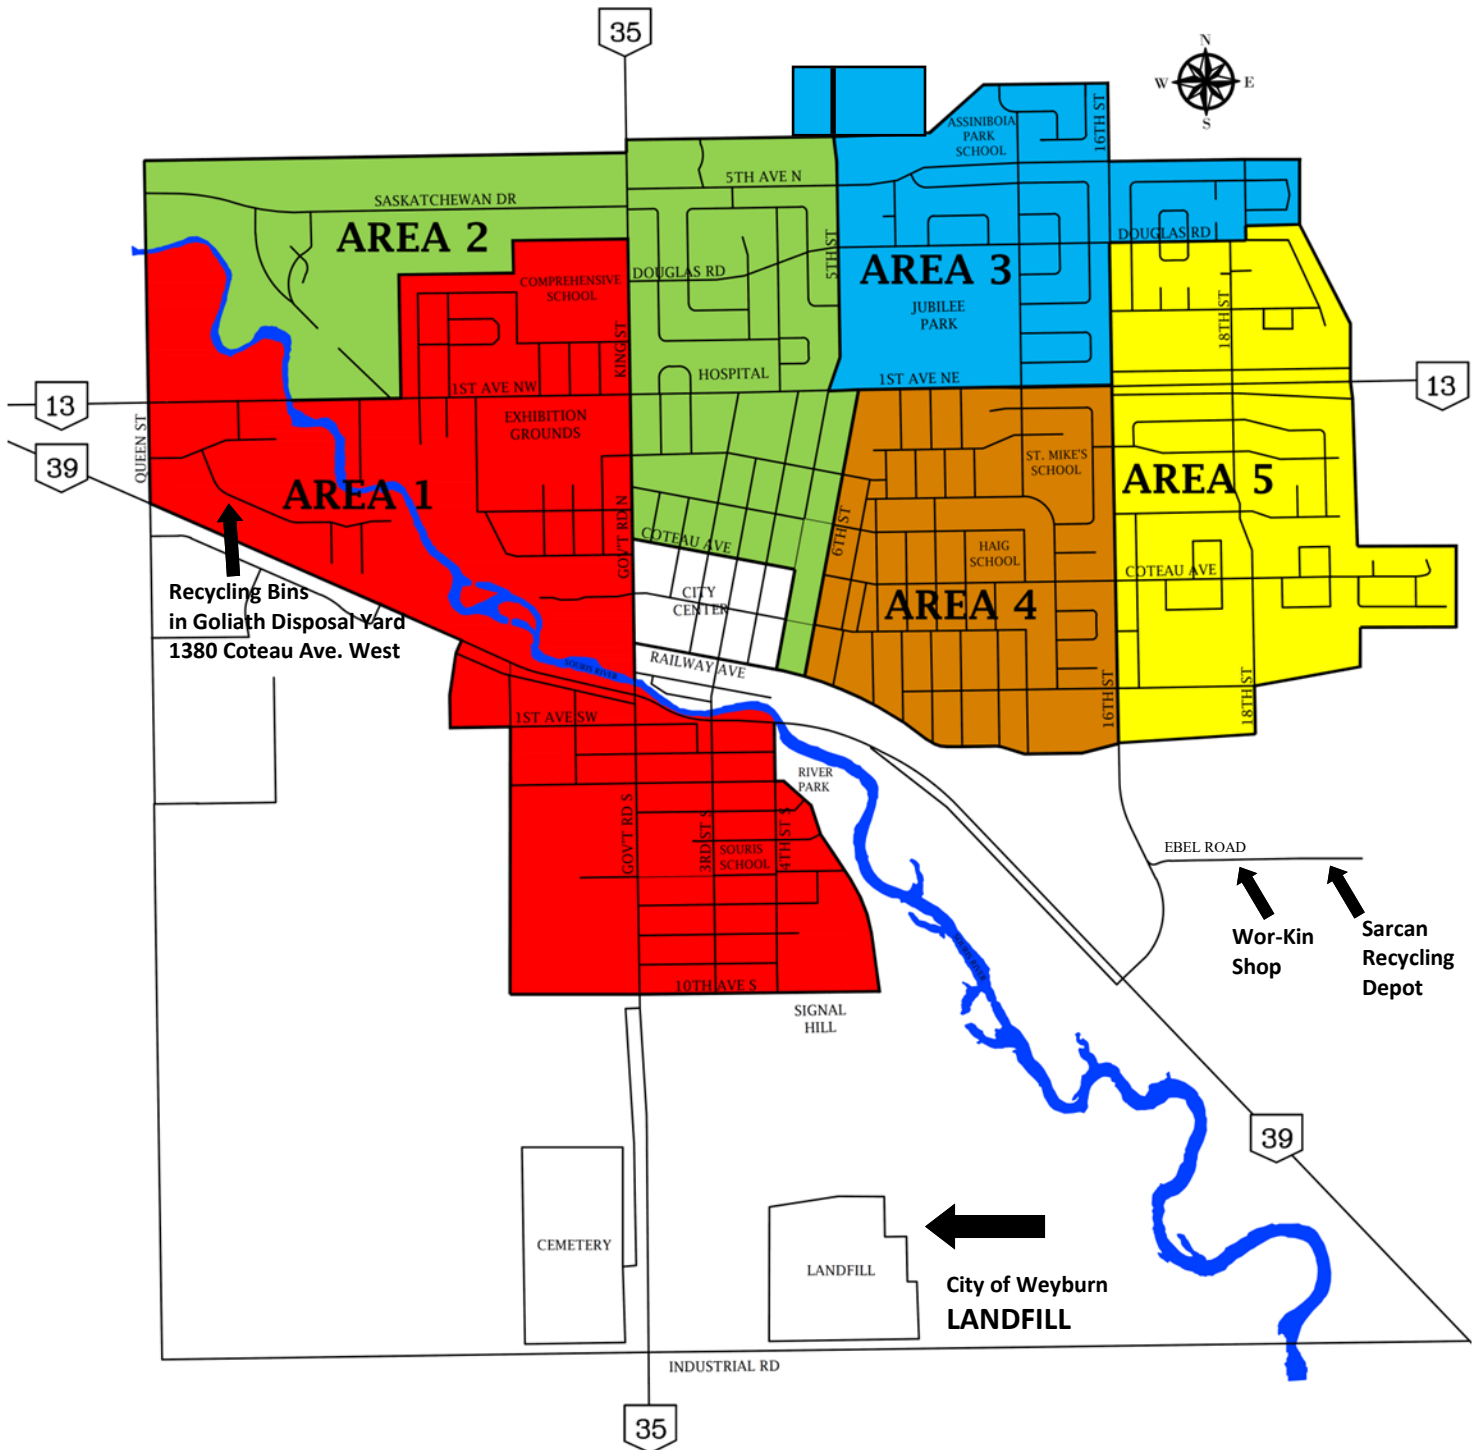

# 2024

## RESIDENTIAL RECYCLING COLLECTION CALENDAR

### Recycling Collection Set-Out Standards:

- Recycling must be out by 7:00 am on collection days, as route is subject to change. Pickup time is between 7:00am and 5:00pm.
- Only use the Goliath-provided carts. In between collection days, please store your cart on your own property, in a secure area.
- On collection days, the cart must be placed on the street with the wheels near the curb.
- Additional calendars may be picked up at City Hall, the Public Works Building or printed from our website: [www.weyburn.ca](http://www.weyburn.ca)
- For curb-side recycling information, call Goliath Disposal at **306-848-1008**.
- For further information, contact the Public Works Department at **306-848-3290**.