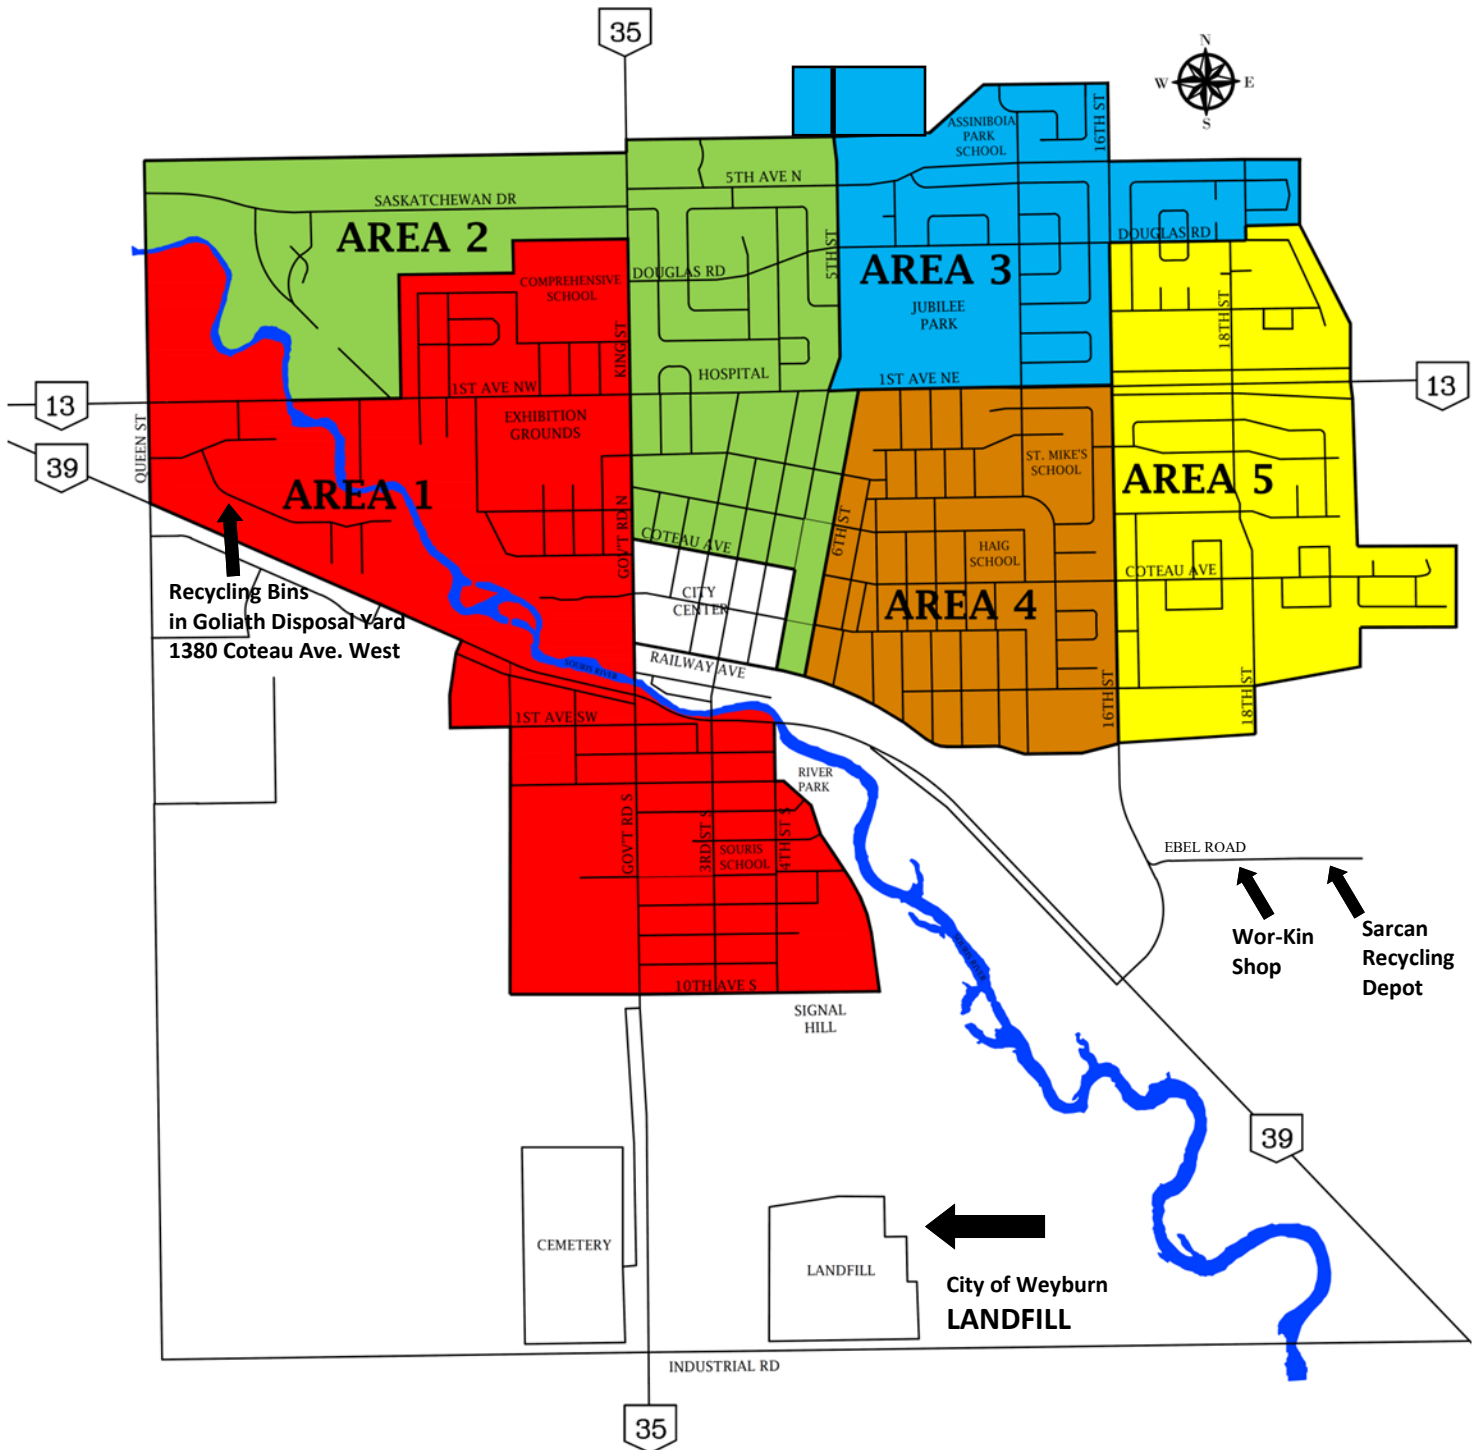

## RESIDENTIAL RECYCLING COLLECTION CALENDAR

### Recycling Collection Set-Out Standards:

- Recycling must be out by 7:00 am on collection days, as route is subject to change. Pickup time is between 7:00am and 5:00pm.
- Only use the Goliath-provided carts. In between collection days, please store your cart on your own property, in a secure area.
- On collection days, the cart must be placed on the street with the wheels near the curb.
- Additional calendars may be picked up at City Hall, the Public Works Building or printed from our website: [www.weyburn.ca](http://www.weyburn.ca)
- For curb-side recycling information, call Goliath Disposal at **306-848-1008**.
- For further information, contact the Public Works Department at **306-848-3290**.